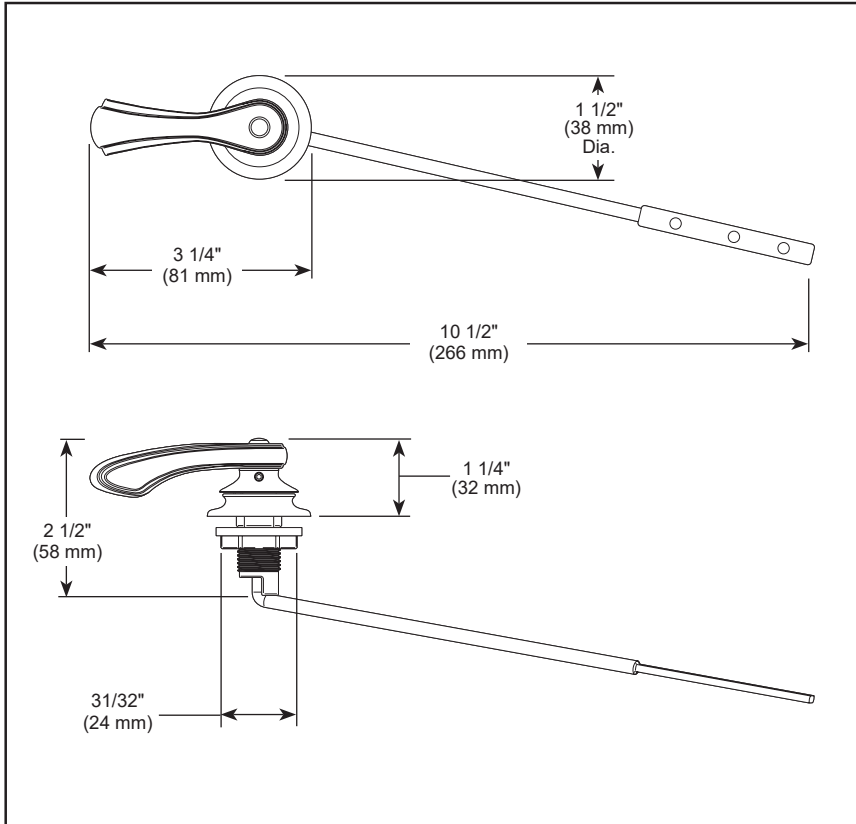

BRIZO®

ACCESSORIES

- Charlotte® Bath Collection
- Front Mount Flush Lever

STANDARD SPECIFICATIONS:

- Installation instructions included with product.

WARRANTY

- Parts and Finish – Lifetime limited warranty; or for commercial purchasers, 10 years for multi-family residential (apartments and condominiums) and 5 years for all other commercial uses, in each case from the date the product is received by the original purchaser or their authorized representative (installation contractor, etc.
- Please go to www.brizo.com for the complete details of our limited warranty.